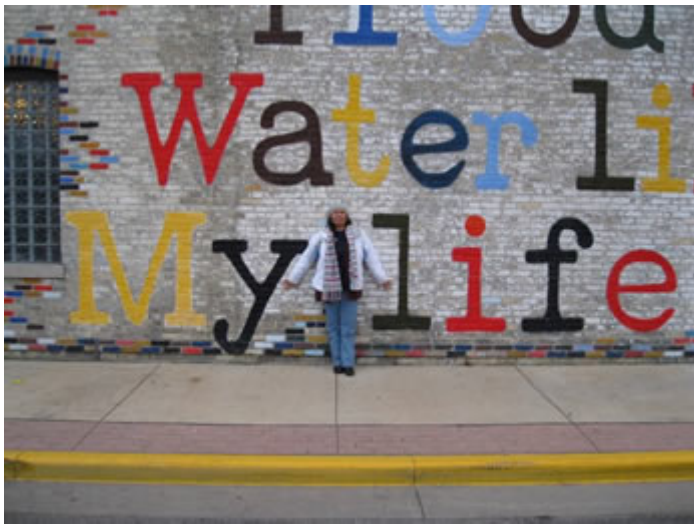

2012 Lorine Niedecker WI Poetry Festival Images

Tom Montag, Mary Gates and Nancy Rafal
at the Cafe Carpe Friday night

Ralph Murre and Paul Sadofsky
at the Cafe Carpe, Friday night

Kimberly Blaeser, Kate Sontag, Jim Stevens and
Ching-In Chen on the Nature of WI Poetry panel

The audience at the Nature of WI Poetry

Lunch time in the Poetry Cafe

Fabu at the Poetry Wall

Margaret, Amy and Ann, conference coordinators still smiling!

The Poetry Wall was popular

Eileen at the Poetry Wall

Smile Karl, we're drinking grasshoppers!

Tom is enjoying his grasshopper.
And doesn't Margaret look smart in her hat!

Poetry to the masses

A perfect day for the Blackhawk Island
Writer's Workshop

Lorine's cabin