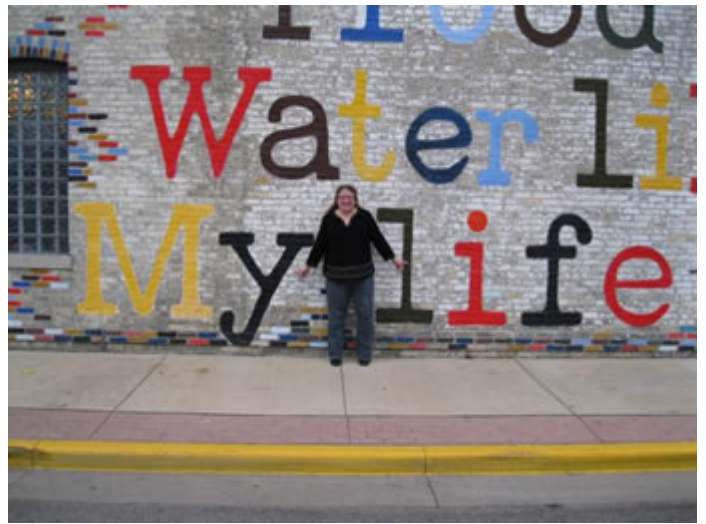

2012 Lorine Niedecker WI Poetry Festival Images

Tom Montag, Mary Gates and Nancy Rafal
at the Cafe Carpe Friday night

Ralph Murre and Paul Sadofsky
at the Cafe Carpe, Friday night

Kimberly Blaeser, Kate Sontag, Jim Stevens and
Ching-In Chen on the Nature of WI Poetry panel

The audience at the Nature of WI Poetry

Lunch time in the Poetry Cafe

Fabu at the Poetry Wall

Margaret, Amy and Ann, conference coordinators still smiling!

The Poetry Wall was popular

Eileen at the Poetry Wall

Smile Karl, we're drinking grasshoppers!

Tom is enjoying his grasshopper.
And doesn't Margaret look smart in her hat!

Poetry to the masses

A perfect day for the Blackhawk Island
Writer's Workshop

Lorine's cabin

A place for contemplation

Poetry by the water

Sara Zientek, Marcella Kerns, Deborah Clifton and

John Kishline perform a "reader's theater"
of the play "Niedecker."